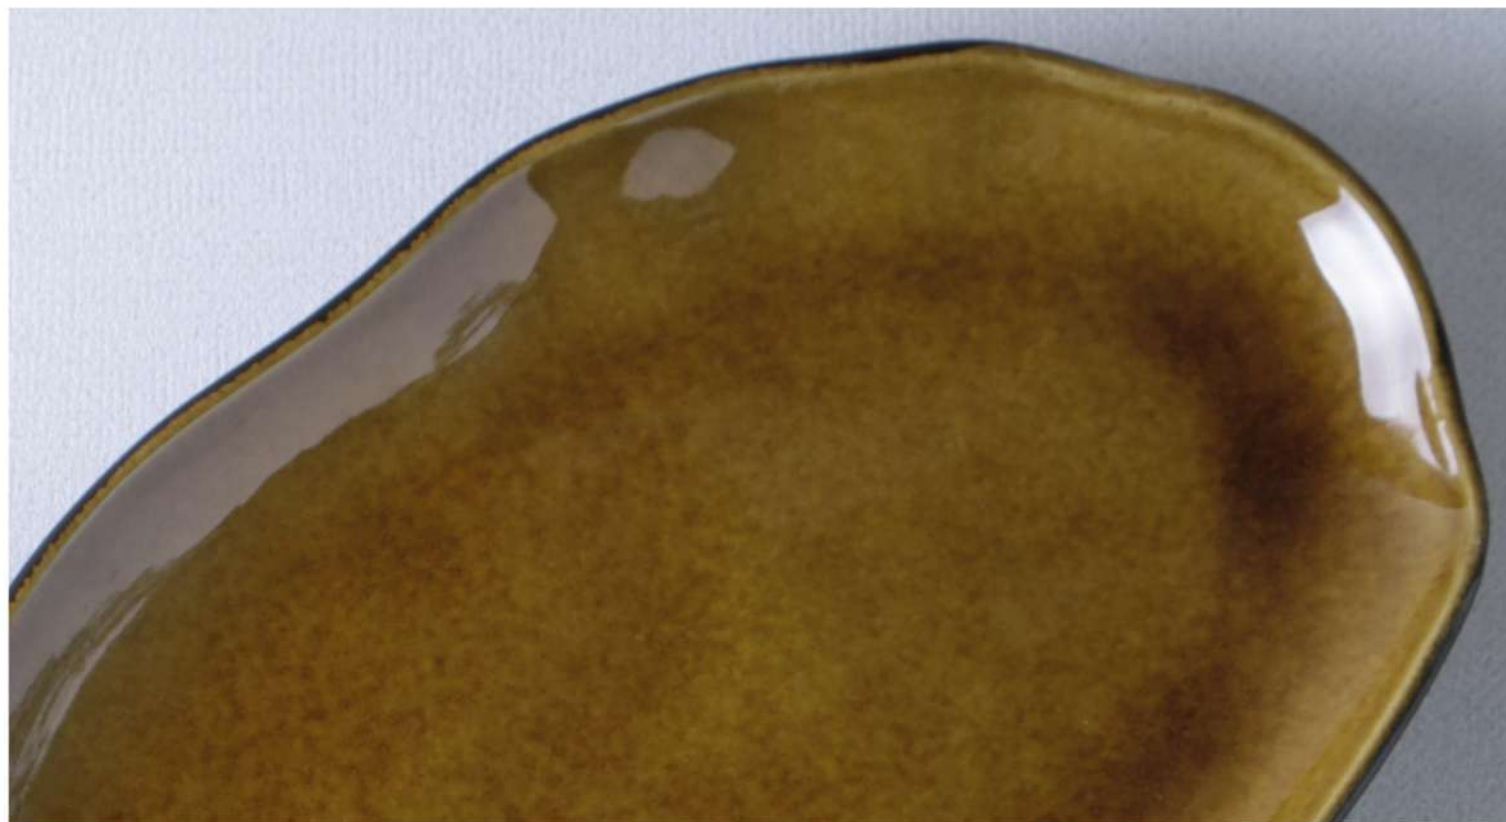

LINE | LÍNEA

ÂMBAR

THE STONEWARE'S RESISTANCE

La resistencia del Stoneware

OVEN SAFE*
horno

MICROWAVE
SAFE
microondas

FREEZER SAFE
congelador

DISHWASHER
SAFE
lavavajillas

*Up to 464°F
Hasta 240°C

PORTO BRASIL STONEWARE