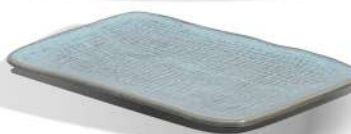

14014109001
Rectangular Platter M
Fuente Rectangular M
33 cm x 13 cm x 1,8 cm
12.99 in x 5.12 in x 0.71 in

15014109001
Rectangular Platter S
Fuente Rectangular P
22 cm x 9,5 cm x 1,5 cm
8.66 in x 3.74 in x 0.59 in