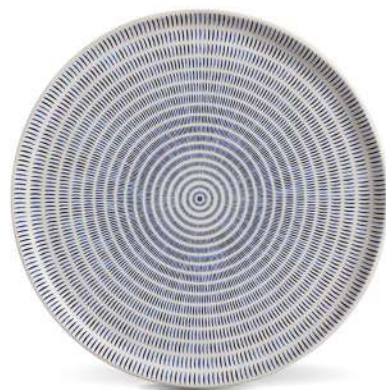

LINE | LÍNEA

MAYA

1231117901
Bio Dinner Plate
Plato Playo Bio
Ø 27,5 cm x 2,5 cm
Ø 10.83 in x 0.98 in

1331117901
Bio Soup Plate
Plato Hondo Bio
Ø 22,5 cm x 5 cm
Ø 8.86 in x 1.97 in
830 ml | 28.07 oz

3431117901
Bio Dessert Plate
Plato Postre Bio
Ø 21,5 cm x 2 cm
Ø 8.46 in x 0.79 in