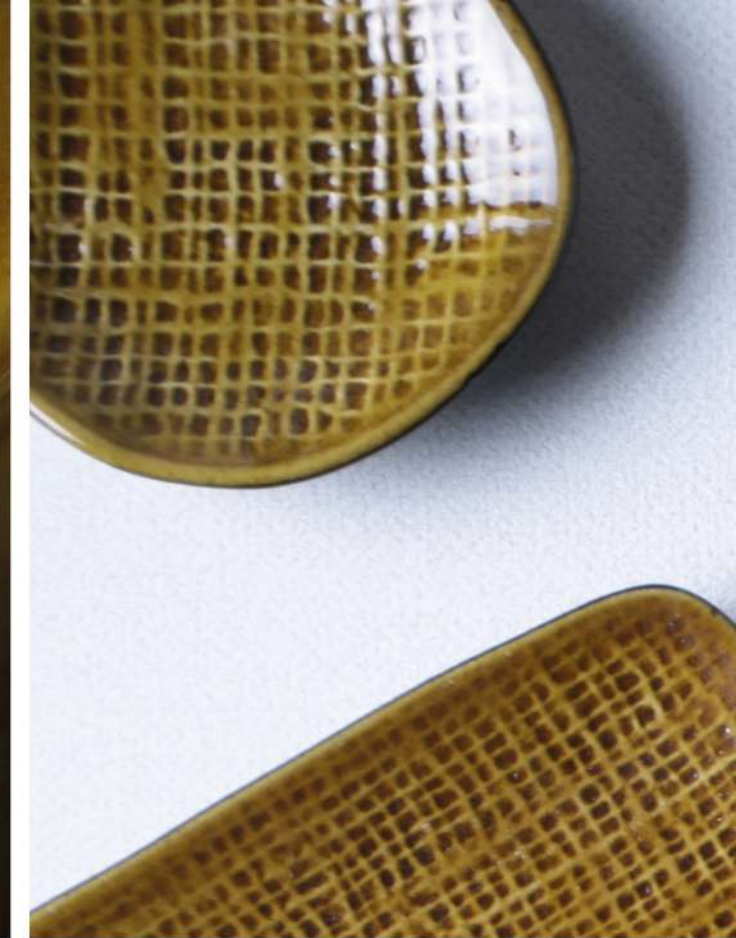

La resistencia del Stoneware

OVEN SAFE*
horno

MICROWAVE
SAFE
microondas

FREEZER SAFE
congelador

DISHWASHER
SAFE
lavavajillas

*Up to 464°F
Hasta 240°C

PORTO BRASIL STONEWARE

PLATES
PLATOS