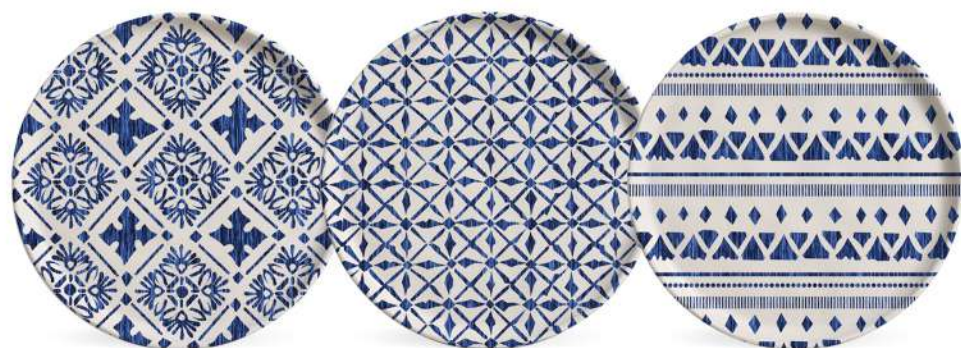

LINE | LÍNEA

MAYA

1231117901
Bio Dinner Plate
Plato Playo Bio
Ø 27,5 cm x 2,5 cm
Ø 10.83 in x 0.98 in

1331117901
Bio Soup Plate
Plato Hondo Bio
Ø 22,5 cm x 5 cm
Ø 8.86 in x 1.97 in
830 ml | 28.07 oz

3431117901
Bio Dessert Plate
Plato Postre Bio
Ø 21,5 cm x 2 cm
Ø 8.46 in x 0.79 in