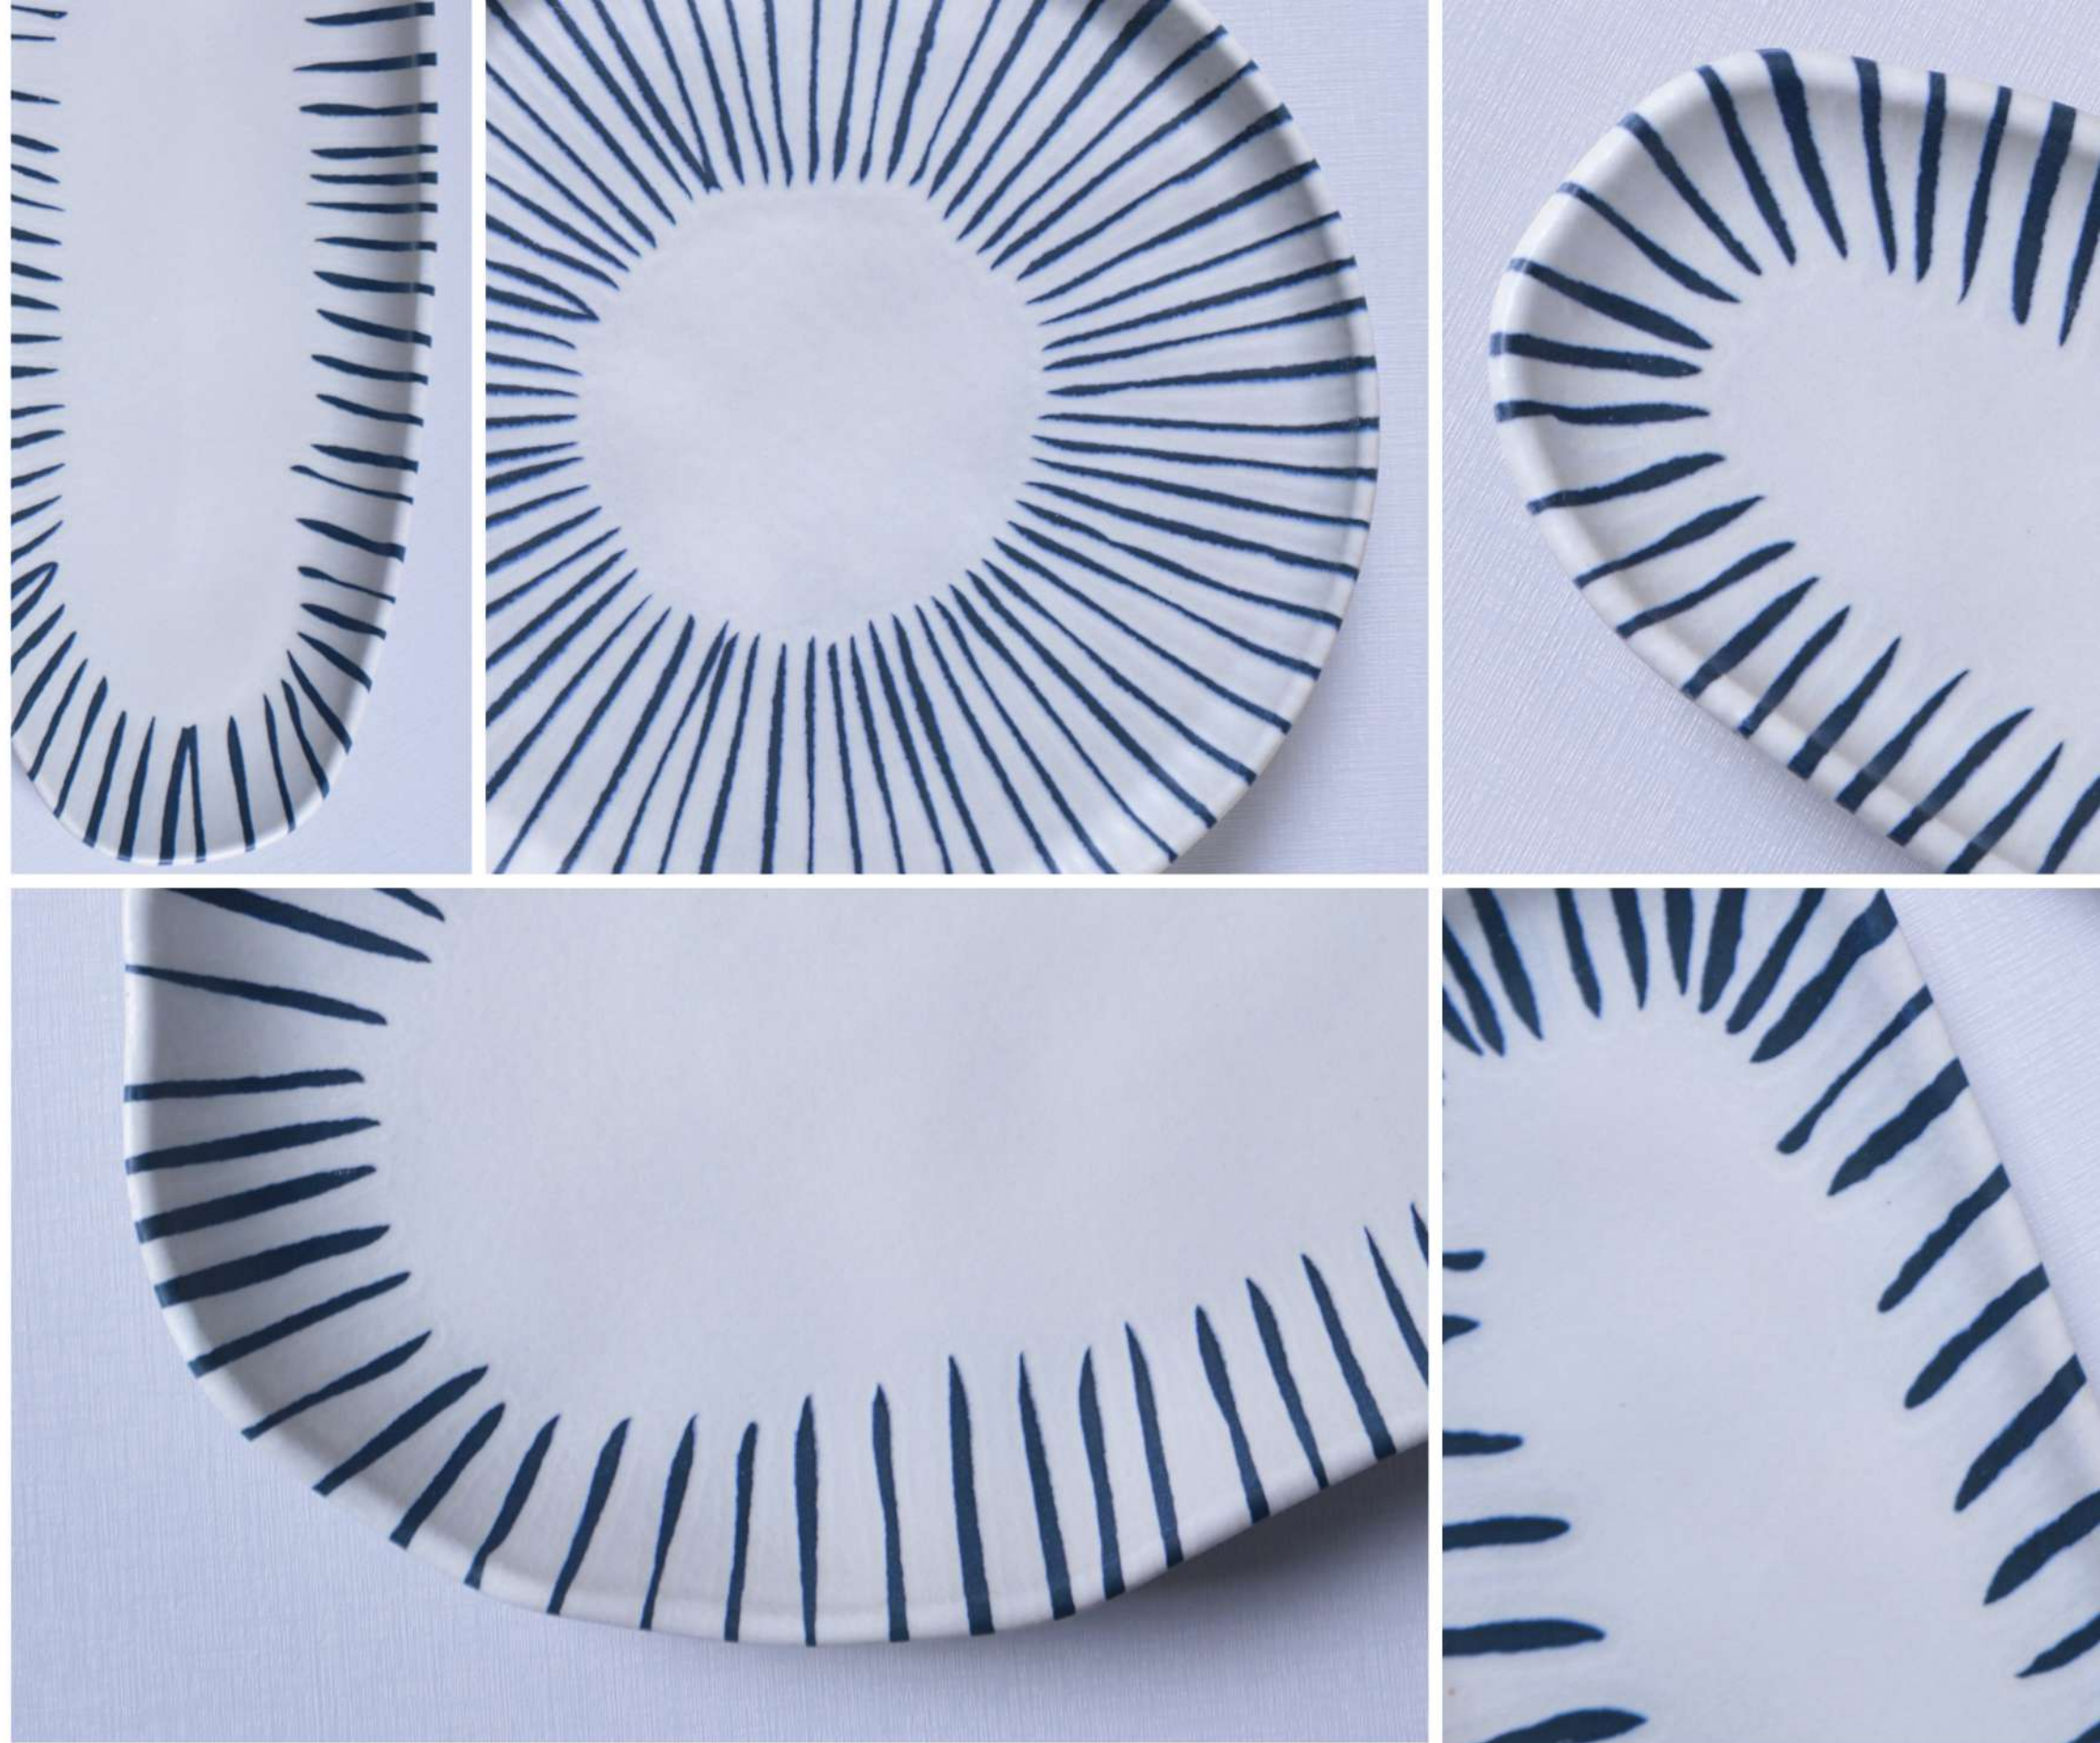

LINE | LÍNEA

ELEMENTO

THE STONEWARE'S RESISTANCE

La resistencia del Stoneware

OVEN SAFE*
horno

MICROWAVE
SAFE
microondas

FREEZER SAFE
congelador

DISHWASHER
SAFE
lavavajillas

*Up to 464°F
Hasta 240°C

PORTO BRASIL STONEWARE