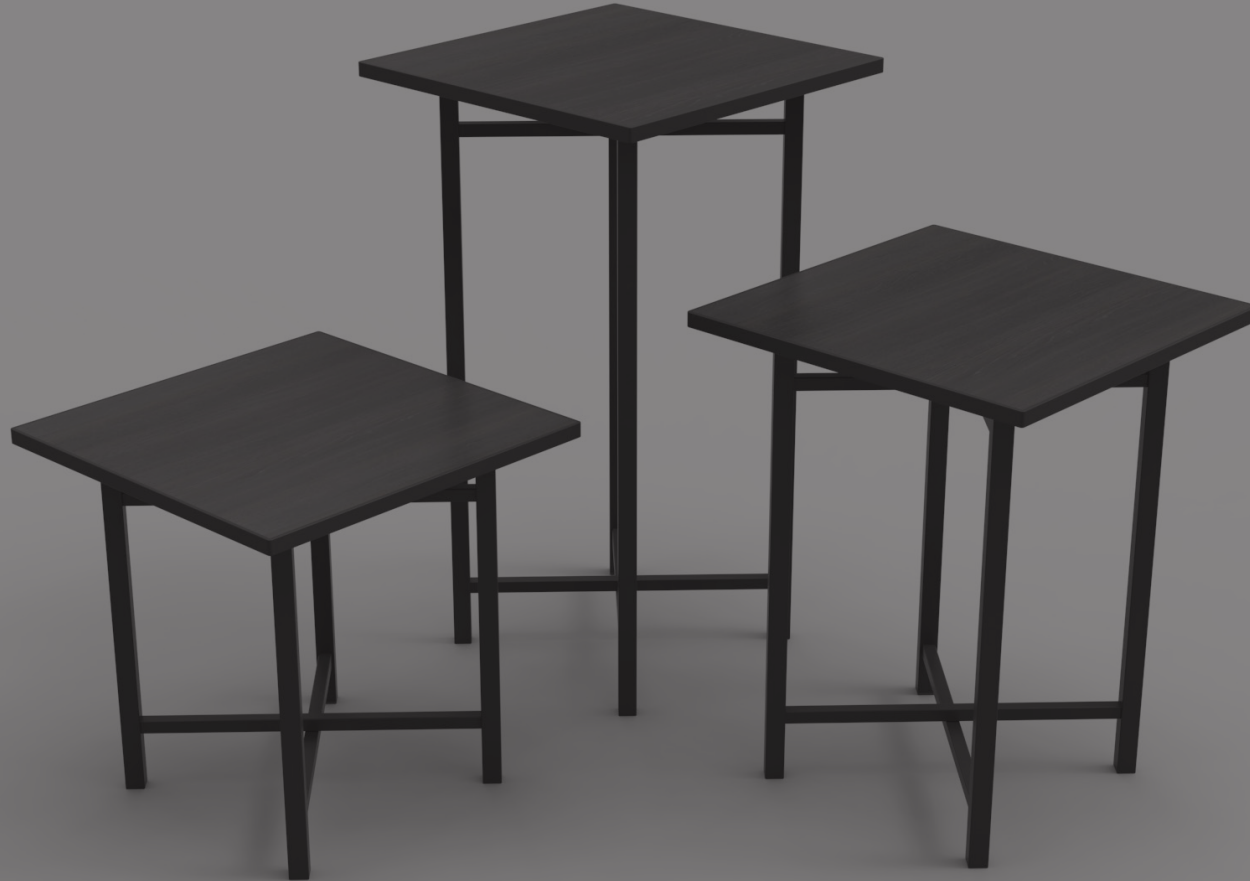

THANK YOU

craster