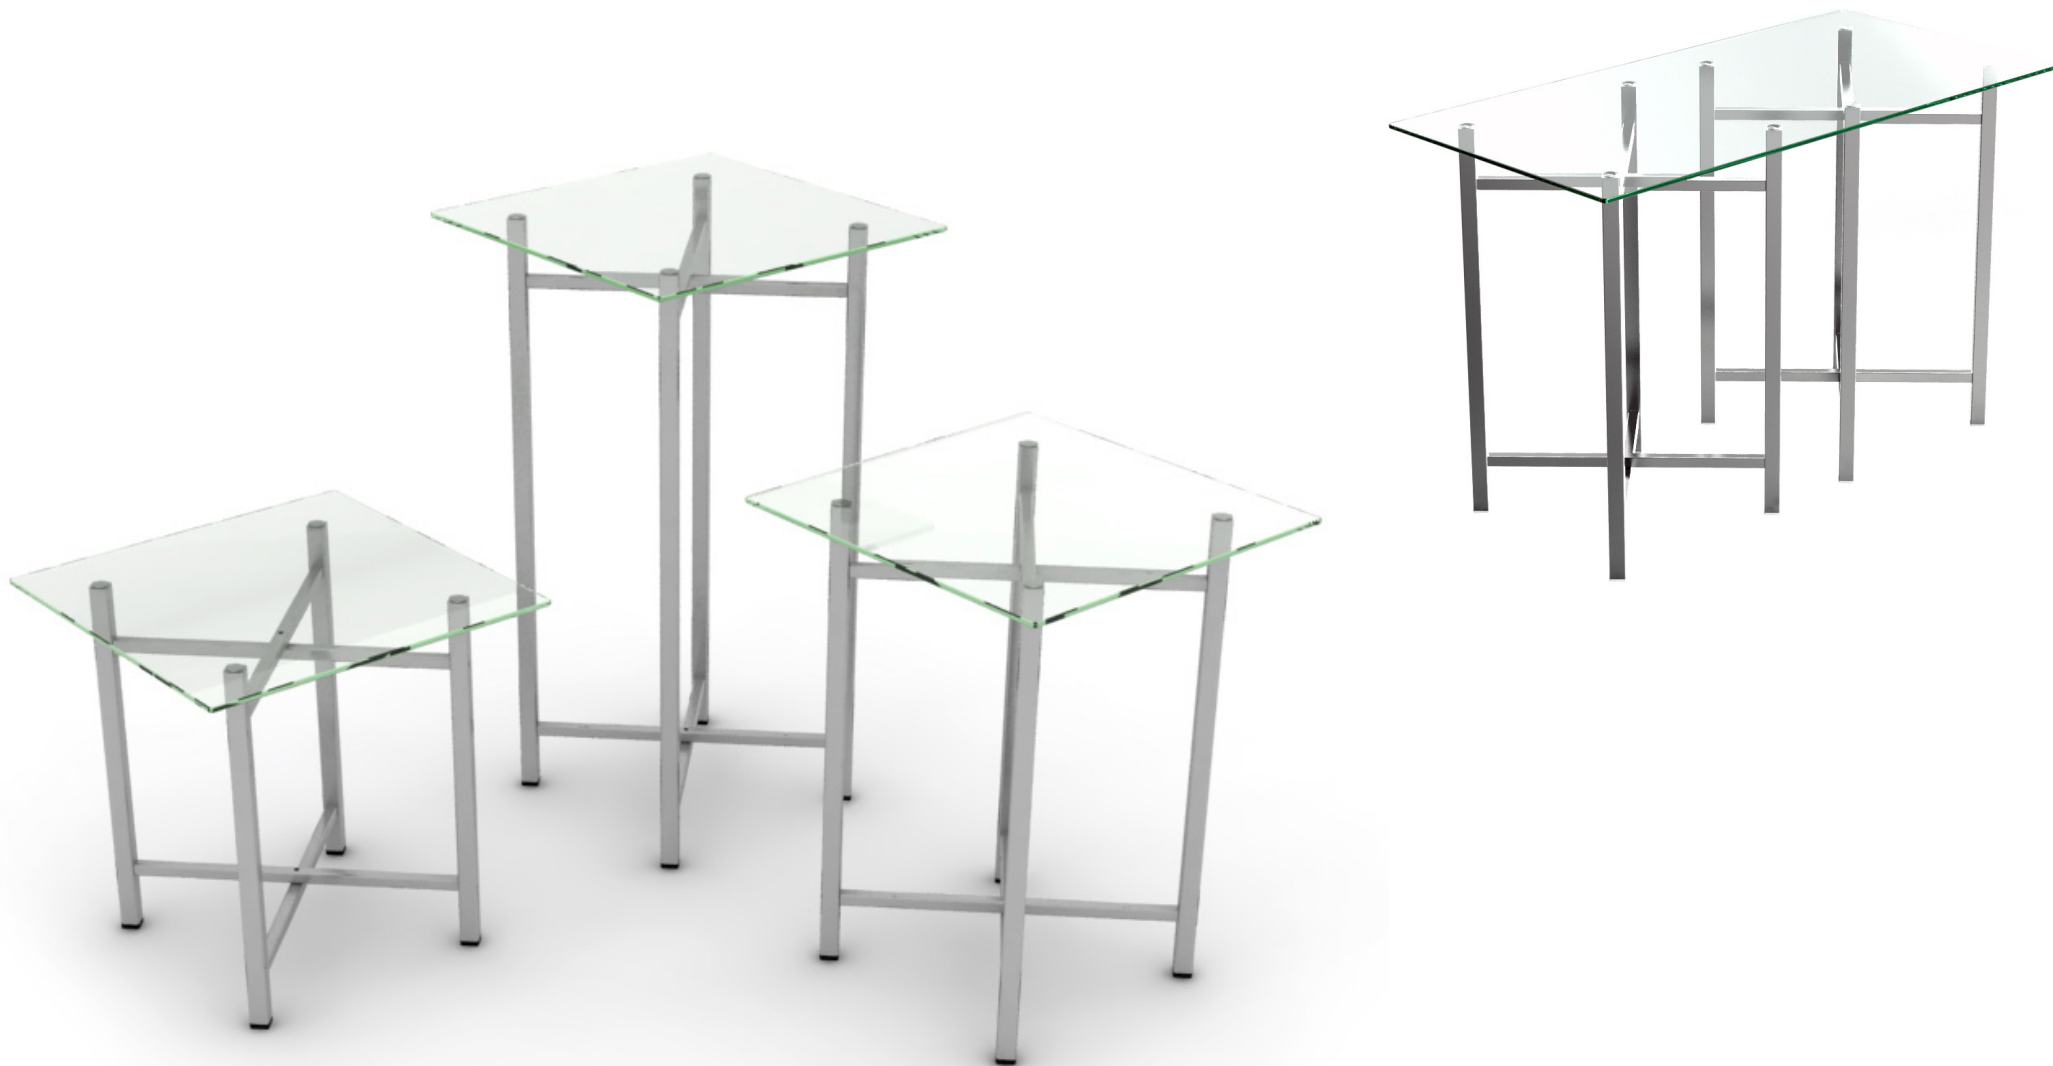

BUFFET TABLE WITH STAINLESS STEEL LEGS AND GLASS TOPS

Craster creates innovative luxury product ranges for premium Hotel, Retail and Restaurant groups. We bring together exceptional design and manufacturing talent and offer a complete product development solution from the inception of the idea to delivery of the product.

All Designs and Images are the sole property of Craster, Ltd.

Tel (UK): +44 (0)203 004 4750
Tel (USA): +1 732 543 7862

Email: info@craster.com
Web: www.craster.com

craster
Luxury Products for Hotel and Restaurant Projects