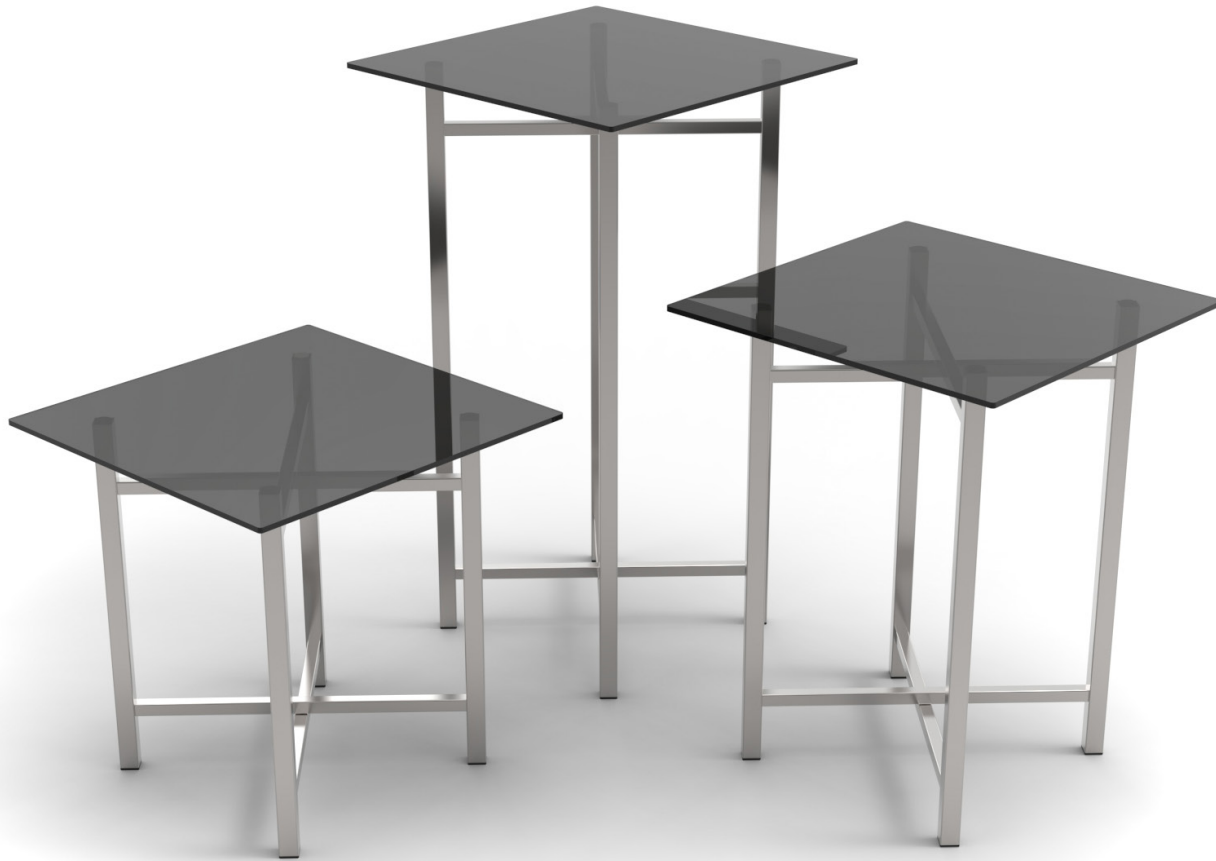

BUFFET TABLE WITH STAINLESS STEEL LEGS AND GREY GLASS TOPS

Craster creates innovative luxury product ranges for premium Hotel, Retail and Restaurant groups. We bring together exceptional design and manufacturing talent and offer a complete product development solution from the inception of the idea to delivery of the product.

All Designs and Images are the sole property of Craster, Ltd.

Tel (UK): +44 (0)203 004 4750
Tel (USA): +1 732 543 7862

Email: info@craster.com
Web: www.craster.com

craster
Luxury Products for Hotel and Restaurant Projects